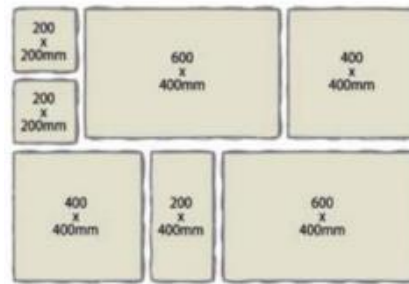

COLOUR CHART

FEATURES

- Concrete Flag Paving
- Riven surface finish with an irregular edge profile
- Laid in a random bond pattern
- Available in 4 standard colours
- Suitable for use on patios, paths and commercial pedestrian areas
- Supplied in a pack of 4 distinct sizes

PRODUCT RANGE

Range	Dimensions mm	Colours	Pcs per m²	M² per bale	Pcs per bale	Pcs per Layers	Approx bale weight kg	Profile
Belvedere Flags	(4 size mix only)	Curragh Gold, Slate	N/A	9.6	70	N/A	1240	Irregular Edge
Belvedere Flags (Curled)	200 x 200 x 60 400 x 200 x 60 400 x 400 x 60 600 x 400 x 60	Silver Granite, Black Granite	N/A	9.6	70	N/A	1240	Irregular Edge

Product Type	Concrete Flag Paving	Application & Trafficking	Product suitable for both pedestrian & vehicular traffic when designed and installed in conjunction with the correct, site specific sub-base design as per the relevant BS7533 standard.
Product Standard	EN 1339:2003		
Manufacturing Method	Hydraulically pressed semi dry concrete	Joint	Belvedere Flag Paving have a 4-6mm approx. internal spacer nib which will give a resulting standard joint width of approx. 6-8mm when laid.
Finish	Riven surface finish		
Packaging Information	Baled, strapped and plastic cover	BREEAM	A rated in accordance with Green Guide Specification Edition 4, 2009. A+ rated when used in conjunction with a prepared recycled sub-base
Slip/Skid (Potential for Slip)	Low - USRV/PTV 40-74, as per EN 1339:2003 Table NA.4. Test values typically >60		
Strength	Compliant to EN 1339:2003		

TECHNICAL SUPPORT

Help with the preparation of specifications using any of Kilsaran's hard landscaping products, is available through our dedicated Technical & Sales team. Please contact Kilsaran's Technical Team: technical@kilsaran.ie

ECO PAVING RANGE

Kilsaran are committed to leading the way in the industry with sustainable and environmentally friendly product manufacturing and continual product development.

Get in touch

ROI T: +353 (0)1 802 6300 E: technical@kilsaran.ie | kilsaran.ie

UK T: +44 (0)161 872 8899 E: info@kilsaraninternational.co.uk | kilsaraninternational.co.uk