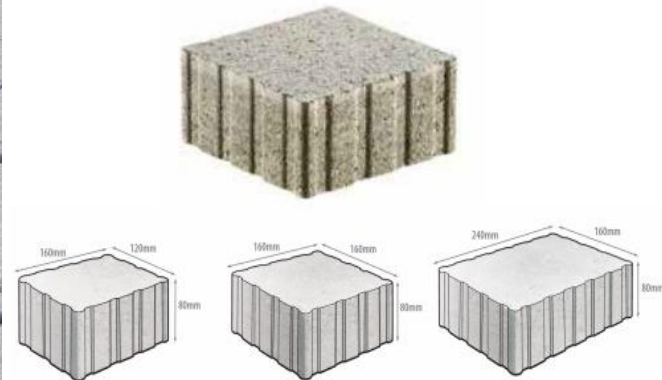

Clima-Pave Newgrange

Features

- Textured granite-effect finish
- 3 size mix
- Available in a range of colours
- Part of the eco paving range

Product Range

Range	Dimensions (mm)	Colours	Pcs Per m2	m2 Per bale	Pcs Per bale	No. Layers	Approx. Bale Weight (KG)	Profile
Clima – Newgrange 60mm (Shotblast)	200 x 100 x 60	Silver Granite, Black Granite, Buff Granite	50	9.6	480	10	1060	Chamfer
Clima – Newgrange 60mm (Shotblast)	(3 size mix only) 120 x 160 x 60 160 x 160 x 60 240 x 160 x 60	Silver Granite, Black Granite, Buff Granite	35	9.6	350	10	1205	Square Edge
Clima – Newgrange 80mm (Shotblast)	3 size mix only) 120 x 160 x 80 160 x 160 x 80 240 x 160 x 80	Silver Granite, Black Granite, Buff Granite	35	6.72	245	7	1190	Square Edge
Clima – Newgrange 80mm (Shotblast)	240 x 160 x 80	Silver Granite, Black Granite, Buff Granite	27	6.72	175	7	1075	Square Edge
Clima – Newgrange 80mm (Shotblast)	200 x 100 x 80	Silver Granite, Black Granite, Buff Granite	50	6.72	336	7	1115	Chamfer

Bold Text = in stock – Light Text = made to order (minimum order quantity applies)

Product Type	Concrete Paver
Product Standard	BS EN 1338:2003
Manufacturing Method	Hydraulically pressed semi dry concrete
Finish	Textured
Packaging Information	Baled, strapped and plastic cover
Slip/Skid Resistance	Low potential - Typical USRV 60
Strength	Typical Tensile Splitting Strength of ≥ 3.6 MPa and a failure load of ≥ 250 N/mm

Application & Trafficking	Domestic, Civic and Commercial
Constituents	Aggregates, cement, admixture and colour pigment
Permeability	1800 litres/second/hectare

Technical Support

Help with the preparation of specifications using any of Kilsaran's hard landscaping products, including design, BIM and NBS is available through our dedicated technical team and regional sales office.