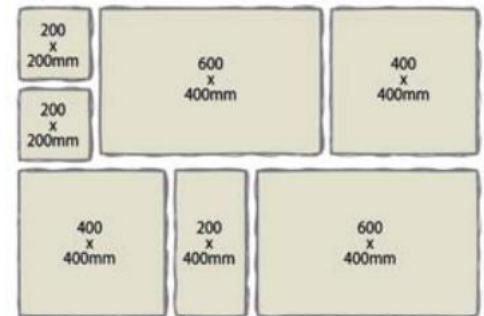

Belvedere Flags

Features

- Riven surface finish
- Irregular edge profile
  - 50 & 60mm Depth
- Suitable for use on patios, paths and commercial pedestrian areas
- Mixed pack of 4 sizes
- Laid in a random bond pattern

Product Range

Range	Dimensions (mm)	Colours	Pcs Per m2	m2 Per bale	Pcs Per bale	No. Layers	Approx. Bale Weight (KG)	Profile
Belvedere Standard Flags	(4 size-mix) 200 x 200 x 60/50 400 x 200 x 60/50 400 x 400 x 60/50 600 x 400 x 60/50	Curragh Gold, Charcoal	N/A	11.5	84	12	1200	Irregular Edge
Belvedere Flags (Curled)	(4 size-mix) 200 x 200 x 60/50 400 x 200 x 60/50 400 x 400 x 60/50 600 x 400 x 60/50	Silver Granite	N/A	11.5	84	12	1200	Irregular Edge

Bold Text = in stock – Light Text = made to order (minimum order quantity applies)

Unit sizes and quantities, as supplied.

Product Type	Concrete Flag
Product Standard	BS EN 1339:2003
Manufacturing Method	Hydraulically pressed semi dry concrete
Finish	Riven
Packaging Information	Baled, strapped and plastic cover
Slip/Skid Resistance	Low potential
Strength	Compliant to EN 1339:2003

Application & Trafficking	Product suitable for pedestrian areas and commercial footpaths, light car only over-run can be accommodated in conjunction with the correct site specific sub-base design. Not suitable for driveway use.
Joint	Belvedere Paving has a 4-6mm approx. integral spacer rib which will give a resulting standard joint width of approx. 6-8mm when laid. Joints should be filled with Kiln dried jointing sand or a proprietary wide jointing compound approved for this product.
BREEAM	"A" rated in accordance with the Green Guide Specification Edition 4, 2009 'A+' rated when used in conjunction with a prepared recycled sub-base

Technical Support

Help with the preparation of specifications using any of Kilsaran's hard landscaping products, including design, BIM and NBS is available through our dedicated technical team and regional sales office.

For further information, please contact Kilsaran's **Technical Team:** technical@kilsaran.ie

Eco Paving Range Kilsaran are committed to leading the way in the industry with sustainable and environmentally friendly product manufacturing and continual product development.

Get in touch

ROI T: +353 (0)1 802 6300 E: technicaladmin@kilsaran.ie kilsaran.ie

UK T: +44 (0)161 872 8899 E: info@kilsaraninternational.co.uk kilsaraninternational.co.uk